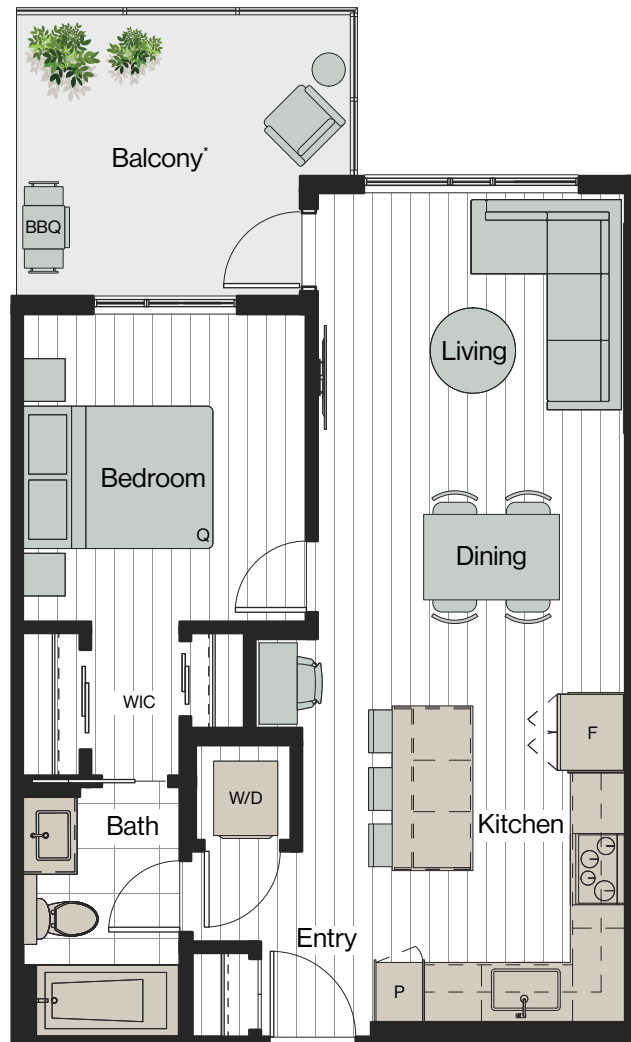

BELLA PARK

At Royal Bay

B1

Plan Type

1 Bed + 1 Bath

Interior – 624 sq.ft.

Exterior – 70-114 sq.ft.

Total – 694-738 sq.ft.

*The balcony shown is for Unit 216