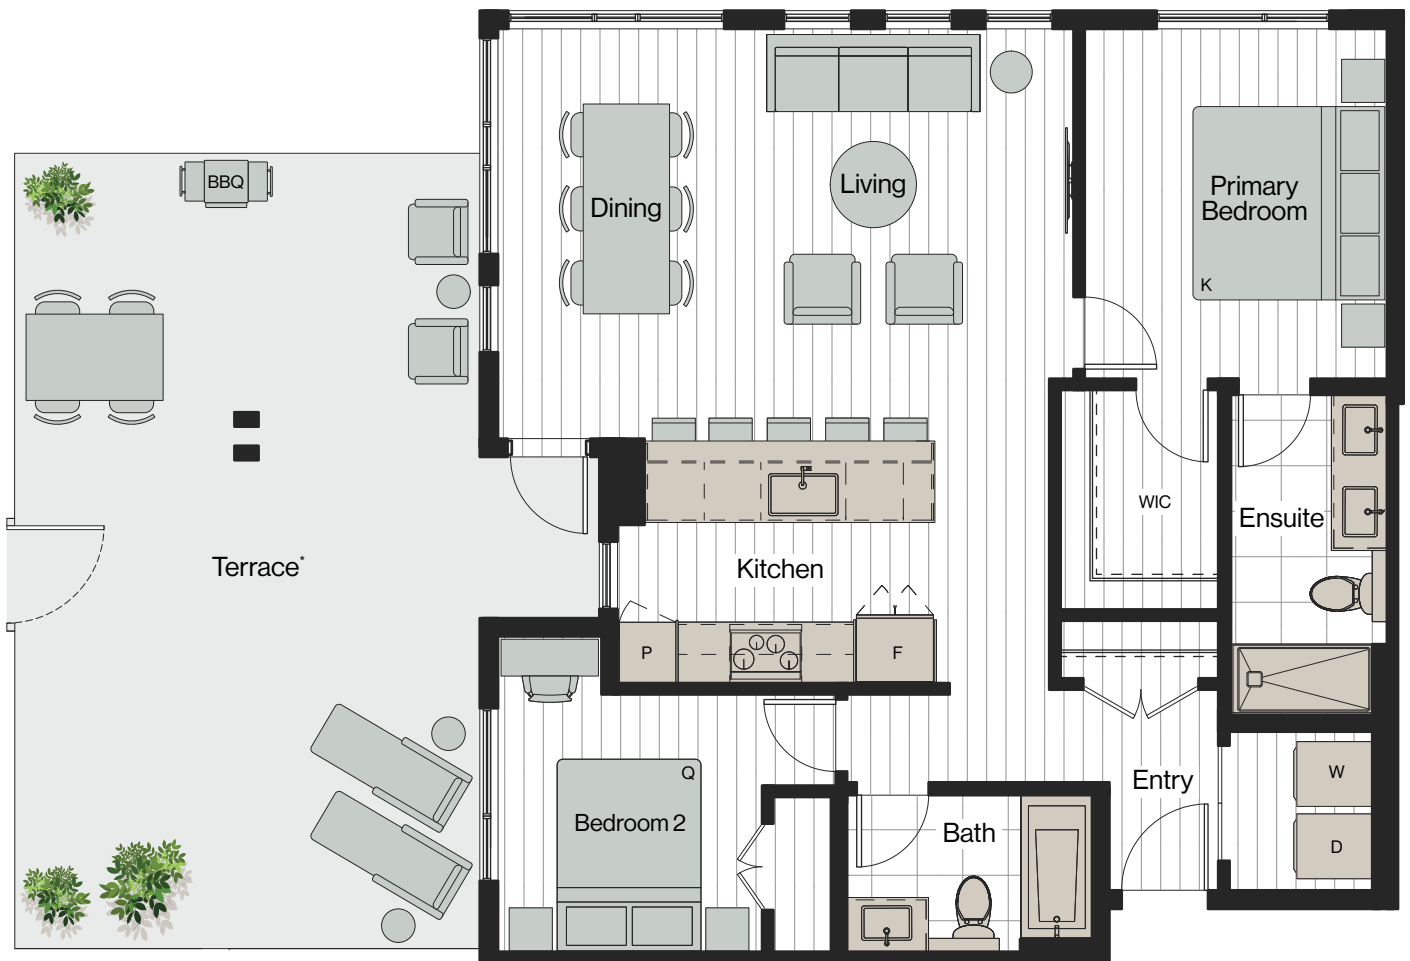

BELLA PARK

At Royal Bay

GARDEN LEVEL

D3EG

Plan Type

2 Bed + 2 Bath

Interior – 980 sq.ft.

Exterior – 460-685 sq.ft.

Total – 1,440-1,665 sq.ft.

*The terrace shown is for Unit 118