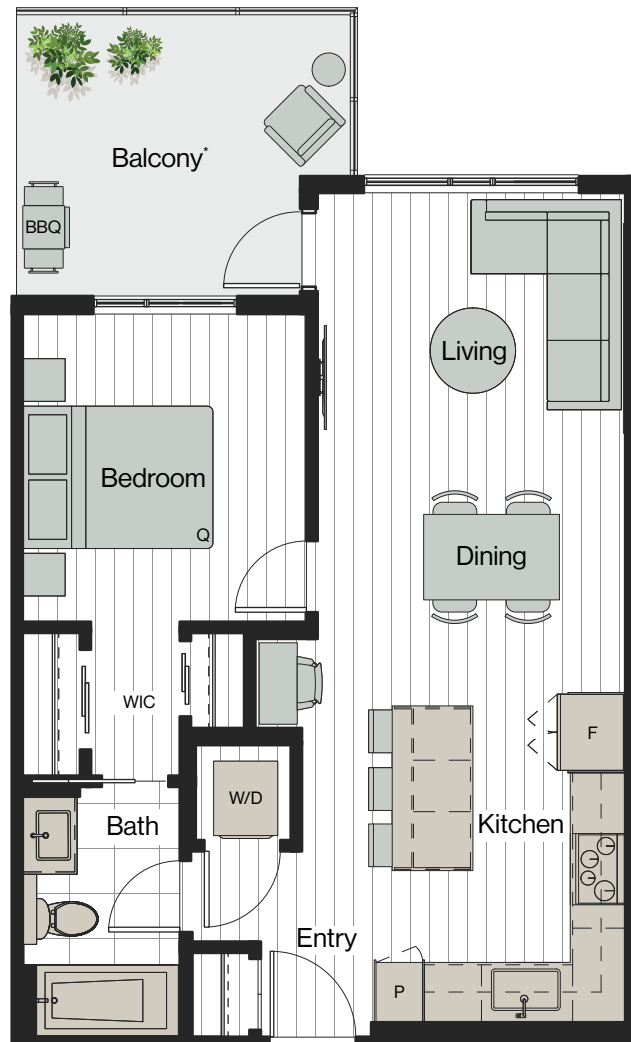

BELLA PARK

At Royal Bay

B1

Plan Type

1 Bed + 1 Bath

Interior – 624 sq.ft.

Exterior – 70-114 sq.ft.

Total – 694-738 sq.ft.

*The balcony shown is for Unit 216