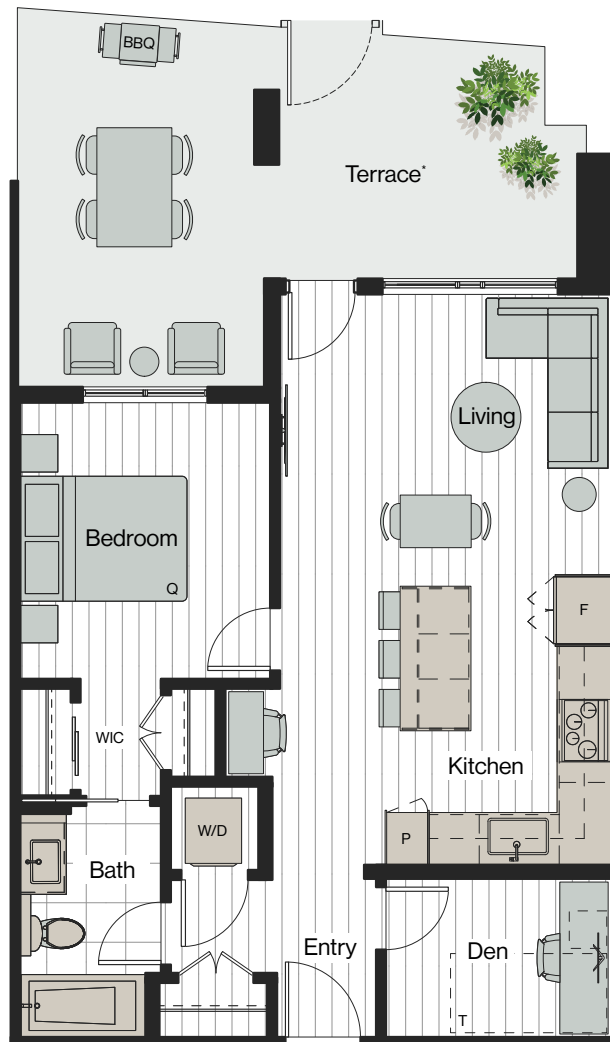

BELLA PARK

At Royal Bay

GARDEN LEVEL

C3G

Plan Type

1 Bed + Den + 1 Bath

Interior – 700 sq.ft.

Exterior – 280-350 sq.ft.

Total – 980-1,050 sq.ft.

*The terrace shown is for Unit 109